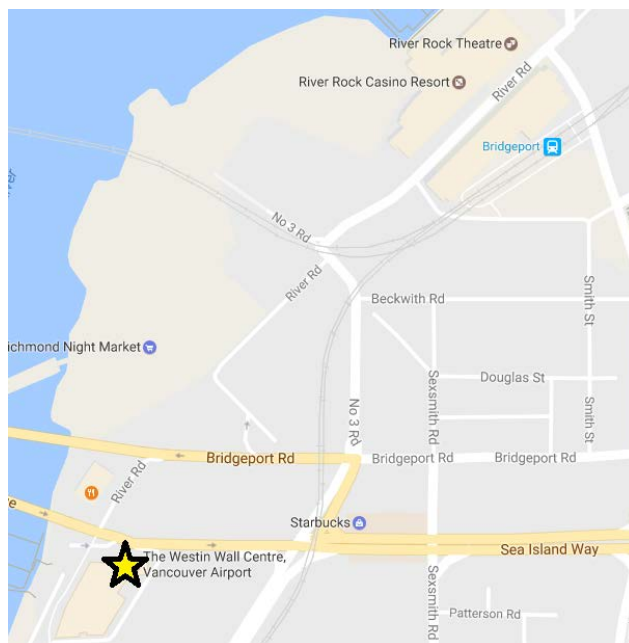

## The Westin Wall Centre, Vancouver Airport

3099 Corvette Way, Richmond, British Columbia, V6X 4K3, Canada  
Phone: 604.303.6565

The hotel is located just off No. 3 Road and Sea Island Way in Richmond.  
(Parking is complimentary; record your license plate at registration.)

### From Tsawwassen Ferry Terminal

1. Take Highway 17 and it turns into Highway 99.
2. Take the Highway 99 north ramp toward Richmond/Vancouver.
3. Follow Highway 99 to Bridgeport Rd in Richmond. Take exit 39 from BC-99 N.
4. Continue on Bridgeport Rd. Drive turning left on River Road.
5. From River Rd turn left onto Sea Island Way to Corvette Way.

### From Vancouver International Airport

1. Travel south on Grant McConachie Way.
2. Take the ramp toward Richmond City Centre onto Sea Island Way.
3. Once over the Morey Channel Bridge, the hotel will be on the right.

### Taking Transit To the Westin Wall

The closest Skytrain station to the hotel is Bridgeport (River Rock Casino) on the Canada Line. This station is walking distance (about four blocks) from the hotel. If you have difficulty walking you can catch the hotel shuttle at Canada Line YVR Airport. See details below.